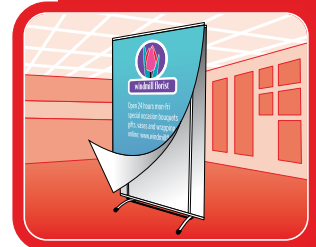

## Tear Drop - Flying Banners - Event Flags

- 1800, 2200, & 3000mm high
- Printed onto polyester single sided - 90% Show through in daylight
- Assembly in minutes
- Portable - soft carry bag
- Contains Ground Spike for soft ground and Crossbase for hard surfaces
- Also provided is a water bladder weight for use with the cross base

## Beach Wing banner

- 5000mm high
- Printed onto polyester single sided - 90% Show through in daylight
- Assembly in minutes
- Portable - soft carry bag
- Ground Screw Spike provided
- Optional Crossbase and water bladder weight