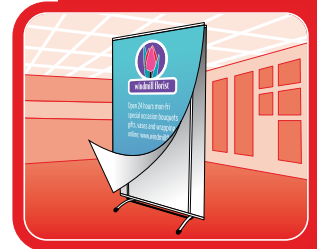

## Tear Drop - Flying Banners - Event Flags

- 1800, 2200, & 3000mm high
- Printed onto polyester single sided - 90% Show through in daylight
- Assembly in minutes
- Portable - soft carry bag
- Contains Ground Spike for soft ground and Crossbase for hard surfaces
- Also provided is a water bladder weight for use with the cross base

## Beach Wing banner

- 5000mm high
- Printed onto polyester single sided - 90% Show through in daylight
- Assembly in minutes
- Portable - soft carry bag
- Ground Screw Spike provided
- Optional Crossbase and water bladder weight