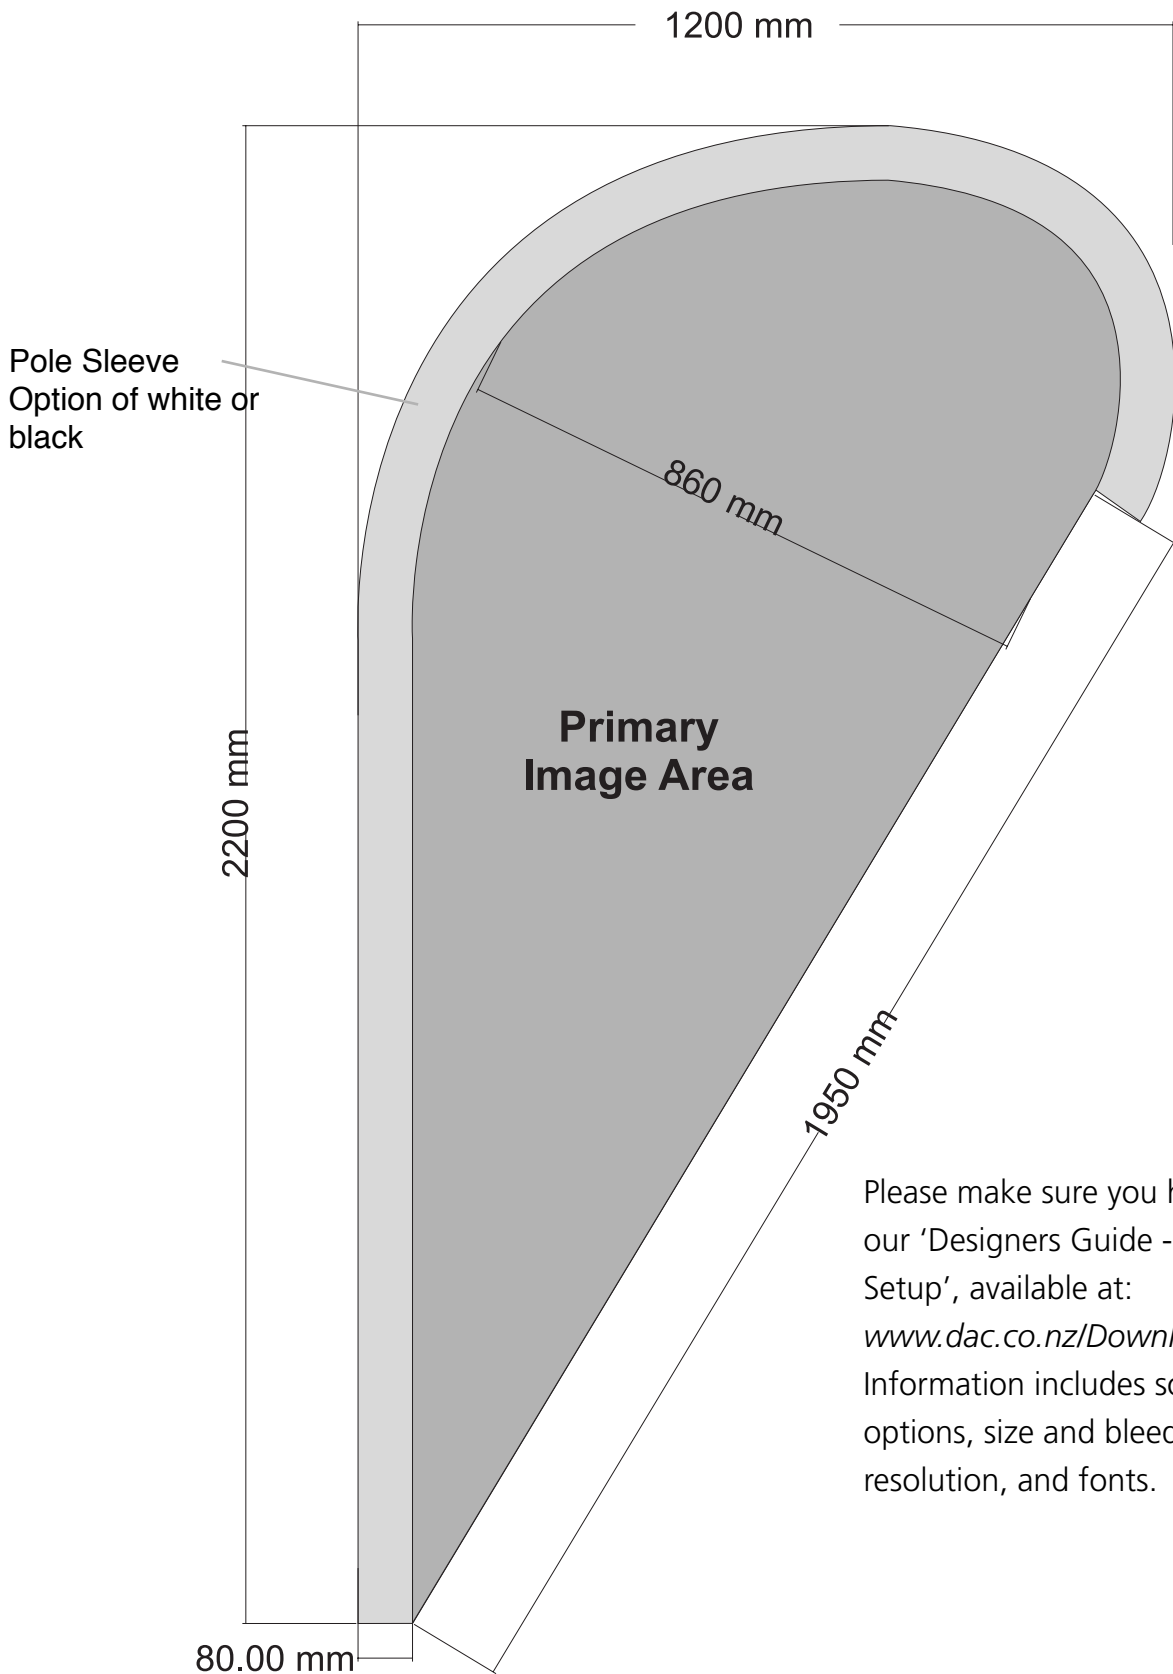

# Event Flag - 2.2 Metre High

Please make sure you have read our 'Designers Guide - General File Setup', available at: [www.dac.co.nz/Downloads.html](http://www.dac.co.nz/Downloads.html). Information includes software options, size and bleed, scan resolution, and fonts.