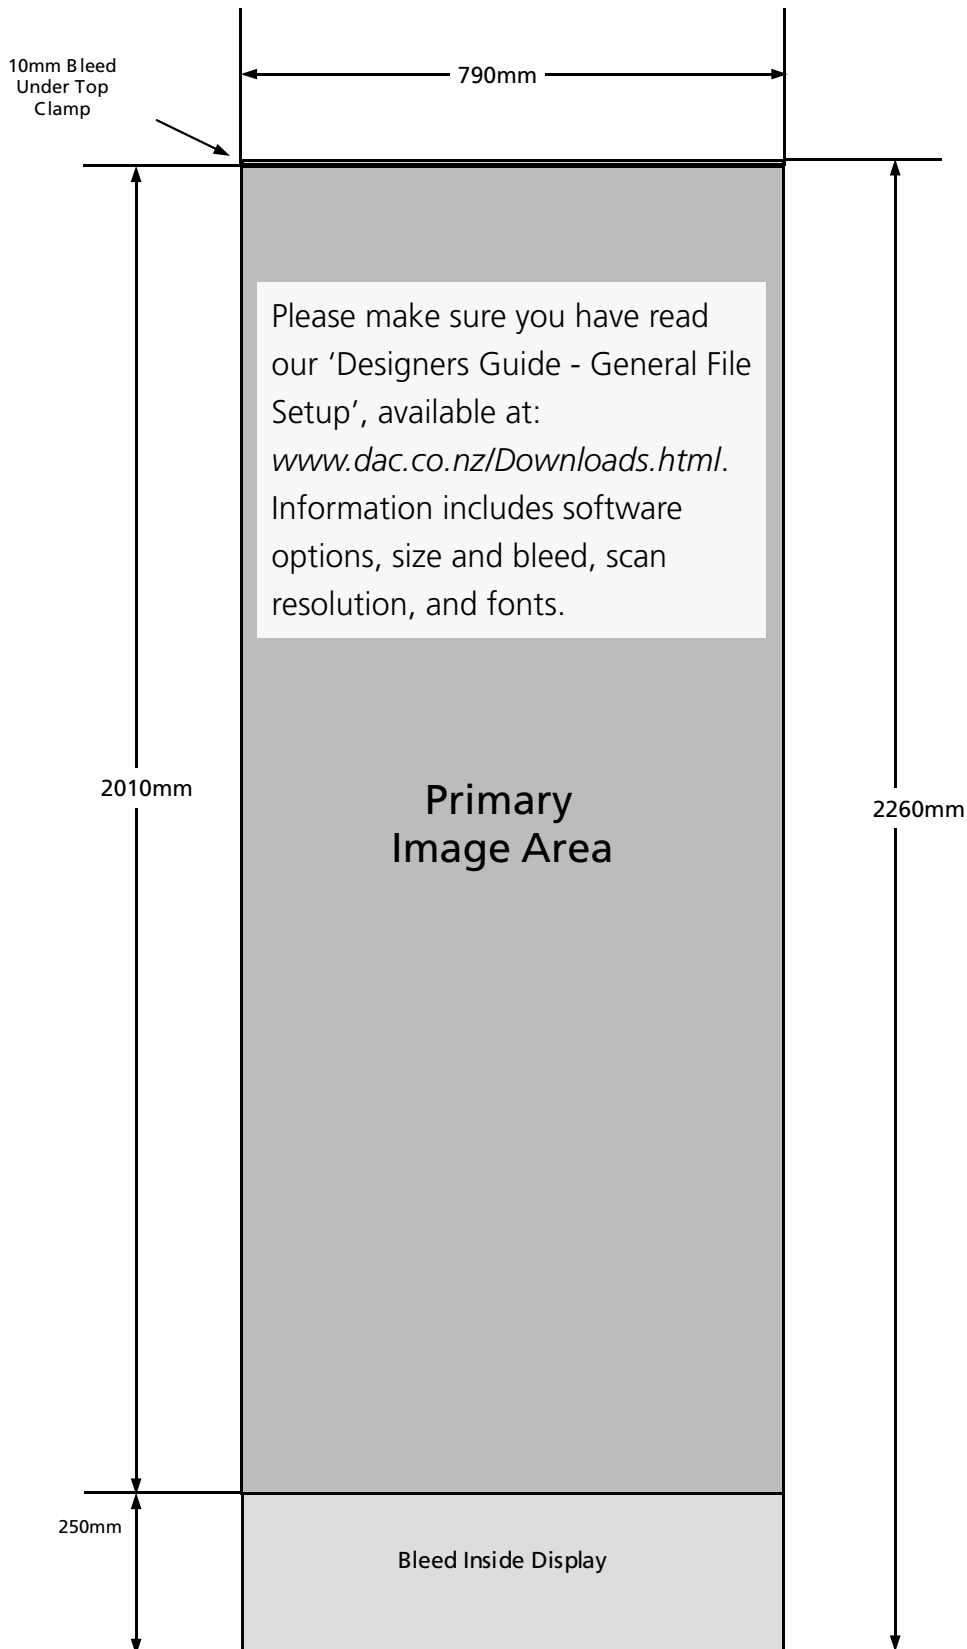

Template Roll-Up Outdoor Double

Unit 2, 13 Northpoint Street, Plimmerton,
Porirua 5026, New Zealand
Phone: + 64 4 233 1450
Fax: +64 4 233 1406
email: sales@dac.co.nz
web: www.dac.co.nz